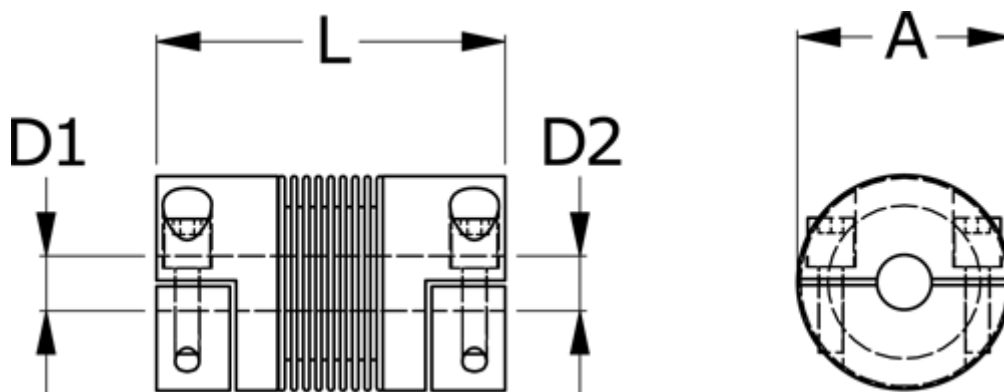

# Data Sheet

Article number: 33304H00180631012

Description: Bellow coupling type 4H size18  
Length 63 mm, bore 10/12 mm

## Measures

A	= 45
D1	= 10
D2	= 12
L	= 63
Nom. torque NM (Tkn)	= 18